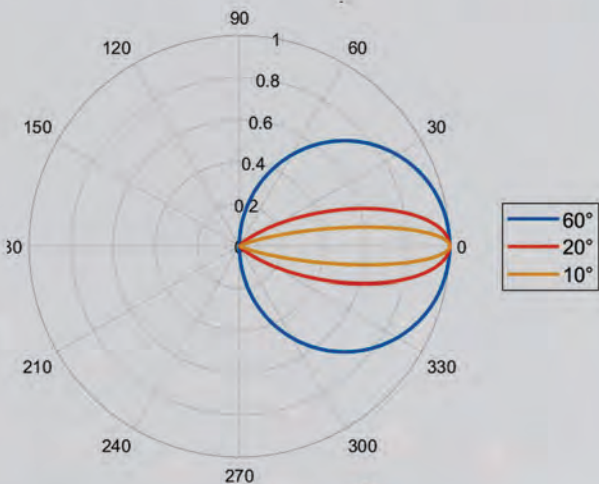

LS POWER BEDS

The First Law of Thermodynamics (Conservation) states that energy is always conserved, it cannot be created or destroyed. So In essence, energy is converted from one form (light energy) into another (cellular energy).

OUR LS POWER BED TECHNOLOGY

A typical LED system is based on a semiconductor chip upon a reflective surface. When electricity runs through the system, the light is produced. From a radiometric point of view, LED emission curve is in the form of a Lambertian pattern in which all the light is emitted at angles less than 90° . To most efficient angle to get the best of the light, it's 60 degrees.

CONTACT

ACCELERATE RECOVERY | ENHANCE PERFORMANCE

LS Pro: 📞 321.265.9028 🌐 LSProSystems.com